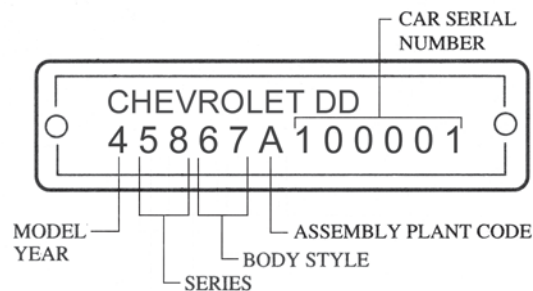

Chapter 7

Decoding VIN Plates and Trim Tags

VIN PLATE FOR 1964 MODELS

1st Character - Model Year

4 = 1964

2nd & 3rd Characters - Series

53 = Chevelle 300 or El Camino L6

54 = Chevelle 300 or El Camino V-8

55 = Malibu or Custom El Camino L6

56 = Malibu or Custom El Camino V-8

57 = Malibu SS L6

58 = Malibu SS V-8

4th & 5th Characters - Body Style

11 = 2dr sedan

15 = 2dr station wagon, 2 seat

35 = 4dr station wagon, 2 seat

37 = 2dr sport coupe

45 = 4dr station wagon, 3 seat

67 = 2dr convertible

69 = 4dr sedan

80 = 2dr sedan pickup

6th Character - Assembly Plant

A = Atlanta/Lakewood, GA

B = Baltimore, MD